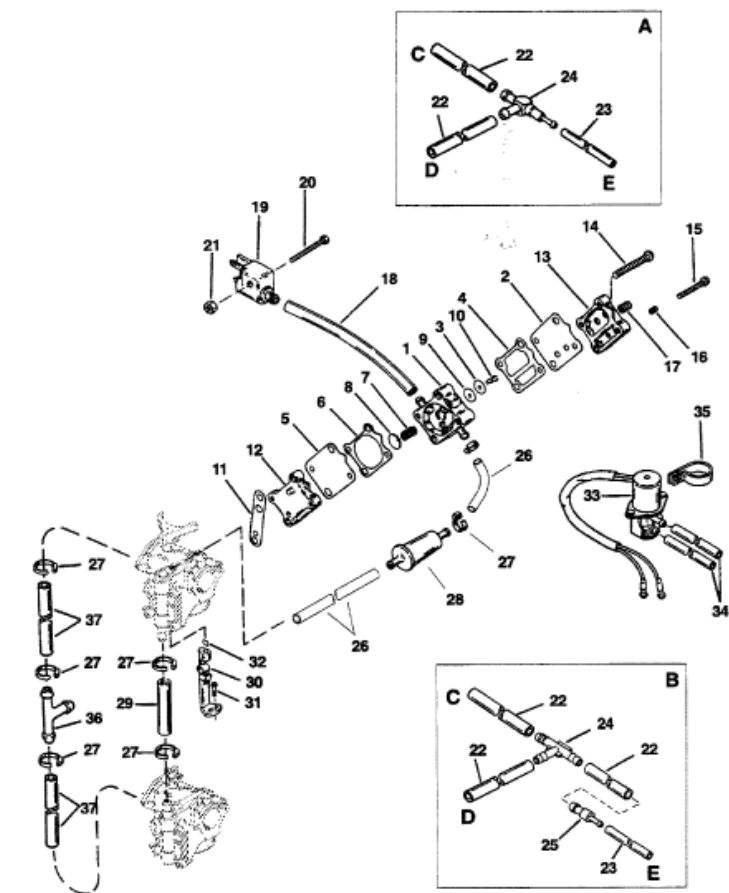

FUEL PUMP

A=ELECTRIC WHITE OR RED FUEL PUMP BODY B=ELECTRIC BLACK FUEL PUMP BODY
 C=TO FUEL CONNECTOR D=TO FUEL PUMP E=TO OIL PUMP

Parts List						
Ref	Class	Part	Description	Qty	Comment	Footnote
1		14360A43	FUEL PUMP ASSEMBLY	1		
2	21	42990A10	DIAPHRAGM KIT	1		2
3			CHECK VALVE-RUBBER	2		7
4			GASKET-BOOST	1		7
5			DIAPHRAGM	2		7
6			GASKET-PULSE	1		7
7			SPRING	1		7
8			CAP	1		7
9			DISC-RUBBER	2		7
10			RETAINER	2		7
11	27	98769 1	GASKET-BASE	1		2,5
12		14430 3	BASE-FUEL PUMP	1		
13		98775A 4	PLATE	1	(FUEL PUMP BODY IS WHITE OI	
13		98775 2	PLATE	1	(FUEL PUMP BODY IS BLACK)	
14	10	16452	SCREW-FUEL PUMP TO CRANKC	2		
15	10	821045 40	SCREW-FUEL PUMP	2		
16	22	39072	PIPE PLUG (1/8 IN.)	1		
17	22	56800	PIPE PLUG (1/16 IN.)	1		
18	32	830757 80	TUBING (MANUAL)	1		
19	22	816856A 3	FUEL CONNECTOR	1		
20	10	86885	SCREW-FUEL CONNECTOR	1		
21	11	13855	NUT-FUEL CONNECTOR SCREW	1		
22	32	830757 80	TUBING	2	ELECTRIC - USE WITH WHITE C	
23	32	823813 25	TUBING	1	ELECTRIC - USE WITH WHITE C	
24	22	42425 1	TEE	1	ELECTRIC - USE WITH WHITE C	
22	32	830757 80	TUBING	3	ELECTRIC - USE WITH BLACK F	
23	32	823813 25	TUBING	1	ELECTRIC - USE WITH BLACK F	
24	22	818993	TEE	1	ELECTRIC - USE WITH BLACK F	
25	22	818994	CHECK VALVE	1	ELECTRIC - USE WITH BLACK F	
26	32	830757 80	HOSE (1-3/4 IN.)(8-1/2 IN.)	2		
27	54	816311	STA-STRAP-FUEL TUBING	AR		
28	35	816296 1	FUEL FILTER	1		
29	32	830756109	TUBING (5-1/2 IN.)	1		
30		53719A 2	THROTTLE COUPLING ASSEMBL	1		
31	10	66104	SCREW-THROTTLE COUPLING	1		
32	28	89694	KEY	1		
33		42859 2	SOLENOID VALVE	1	ELECTRIC	
34	32	99126 88	TUBING	2	ELECTRIC	
35	54	15279	CLAMP	1	ELECTRIC	
36	22	59169	TEE FITTING	1	USE WITH WMA-7B-9 CARBURE	
37	22	99120122	HOSE	1	USE WITH WMA-7B-9 CARBURE	